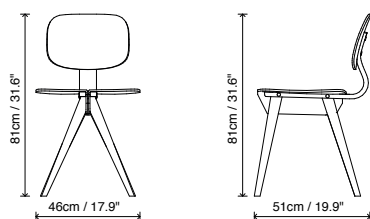

MOSQUITO CHAIR

Dining Chair, designer Studio Rex Kralj, 2017

Weights and volumes

Product weight (kg)	5
Nett. weight product including packaging (kg)	7
Nett. Size packaging (cm) (d x w x h)	48 x 53 x 84

Product weight (lb)	11,0
Nett. weight product including packaging (lb)	15,4
Nett. Size packaging (inches) (w x d x h)	20,9 x 18,9 x 33,1

Material oak or walnut plywood seat and backrest & solid wood frame

Strenght & stability Complies with level 1, according to EN16139:2013 and with reference to norms EN1728:2012 & EN1022:2015

Product measurements