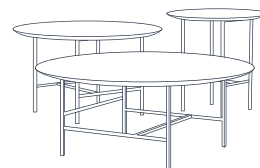

## Practicality with a twist

The Rex Kralj Studio is proud to present another series of small tables that will surely complement any interior. While similar to the Small Table CC series with regards to its smooth and rounded tabletop, this trio is unique for its square frame, which is more reminiscent of the Shell Square Lounge. Bridging these two iconic designs is what makes this series of small tables a unique addition to any space.

SIZE 1	DIMENSIONS	PACKAGE SIZE	WEIGHT	WEIGHT INCL. MARBLE
	Width 45 cm	Width 48 cm	Net 4,5 kg	Net 12,5 kg
	Depth 45 cm	Depth 48 cm	Gross 6,5 kg	Gross 14,5 kg
	Height 45 cm	Height 49 cm		
SIZE 2	DIMENSIONS	PACKAGE SIZE	WEIGHT	WEIGHT INCL. MARBLE
	Width 65 cm	Width 69 cm	Net 8,5 kg	Net 19 kg
	Depth 65 cm	Depth 69 cm	Gross 11,5 kg	Gross 22 kg
	Height 39 cm	Height 43 cm		
SIZE 3	DIMENSIONS	PACKAGE SIZE	WEIGHT	WEIGHT INCL. MARBLE
	Width 80 cm	Width 84 cm	Net 14 kg	Net 30,8 kg
	Depth 80 cm	Depth 84 cm	Gross 17 kg	Gross 34 kg
	Height 33 cm	Height 37 cm		