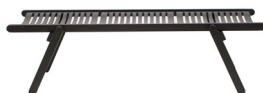

REX SMALL DAYBED

designed by Niko Kralj

FOLDING

Created for every body

Designed in 1957, this foldable daybed is anything but old fashioned. Made of the finest materials, the Rex Daybed can be used for an afternoon nap by little ones, or can be used to store or display your finest accessories – the daybed is a welcomed addition to any space. The foldable quality is a bonus; pop it up when you need it or store it away when no longer in use. Dare we say, ergonomic design at its best.

DIMENSIONS

Width 130 cm
Depth 51 cm
Height 34 cm

PACKAGE SIZE

Width 53 cm
Depth 8 cm
Height 132 cm

WEIGHT

Net 5,8 kg
Gross 7,0 kg

AVAILABLE MATERIALS

oak

white

black

walnut